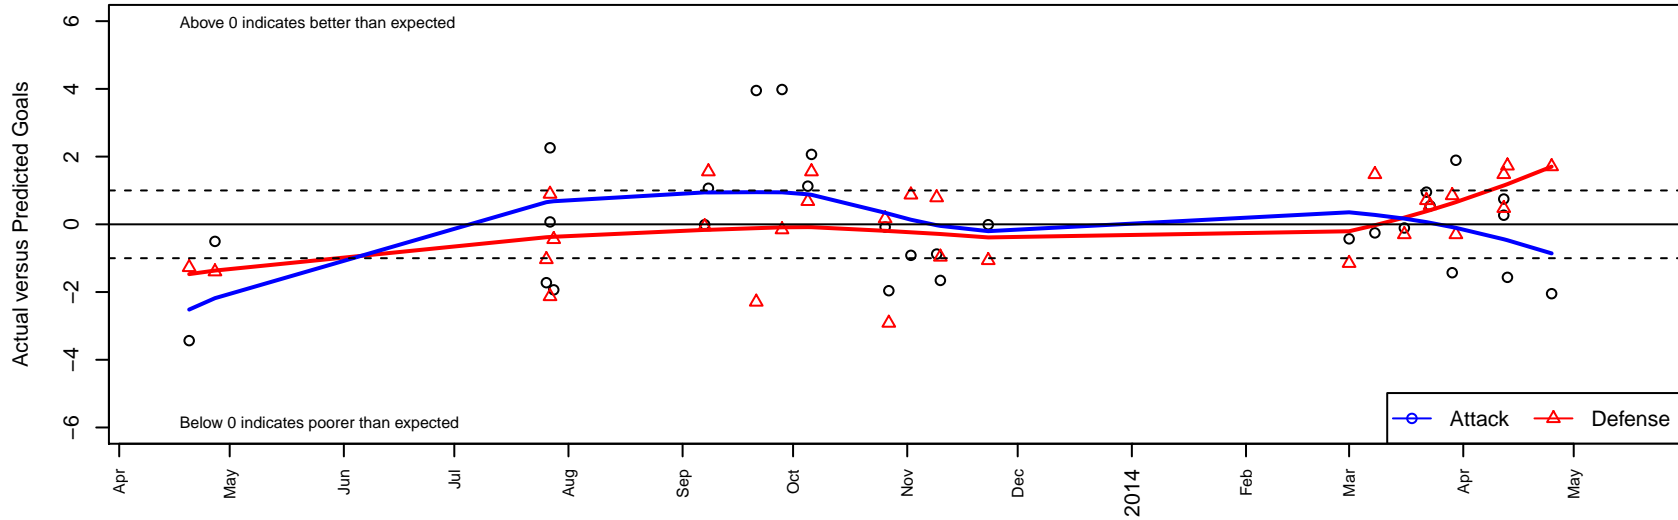

Venues played:

PSPL In-Copa Spr U13

Crossfire Select Cup BU14 Gold

PSPL Classic 1 U14

Spr PSPL Super League U14

WA Cup BU14 Gold/Silver U14

Wenatchee Fire White B99
 Dots are actual minus expected GF (blue circles) and GA (red triangles).
 Blue line is smoothed change in attack strength. Red is smoothed change in defense strength.